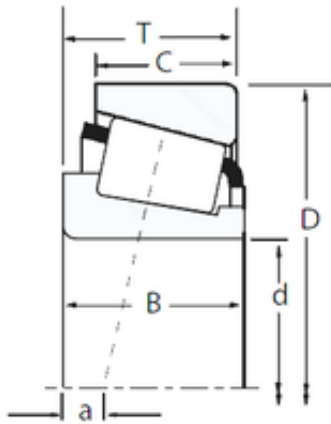

China 6204 Bearing Supplier

hot sale high quality Tapered Roller Bearing
30306 timken beraing

Bearing No. 30306

Size	30x72x20.75 mm
Bore Diameter	30 mm
Outer Diameter	72 mm
Width	20,75 mm
d	30 mm
D	72 mm
T	20,75 mm
B	19 mm
C	16 mm
R	1,5 mm
r	1,5 mm
Weight	0,39 Kg
Dynamic load rating radial (C)	67,7 kN
Calculation factor (e)	0,31

30306 Bearing 2D drawings and 3D CAD models